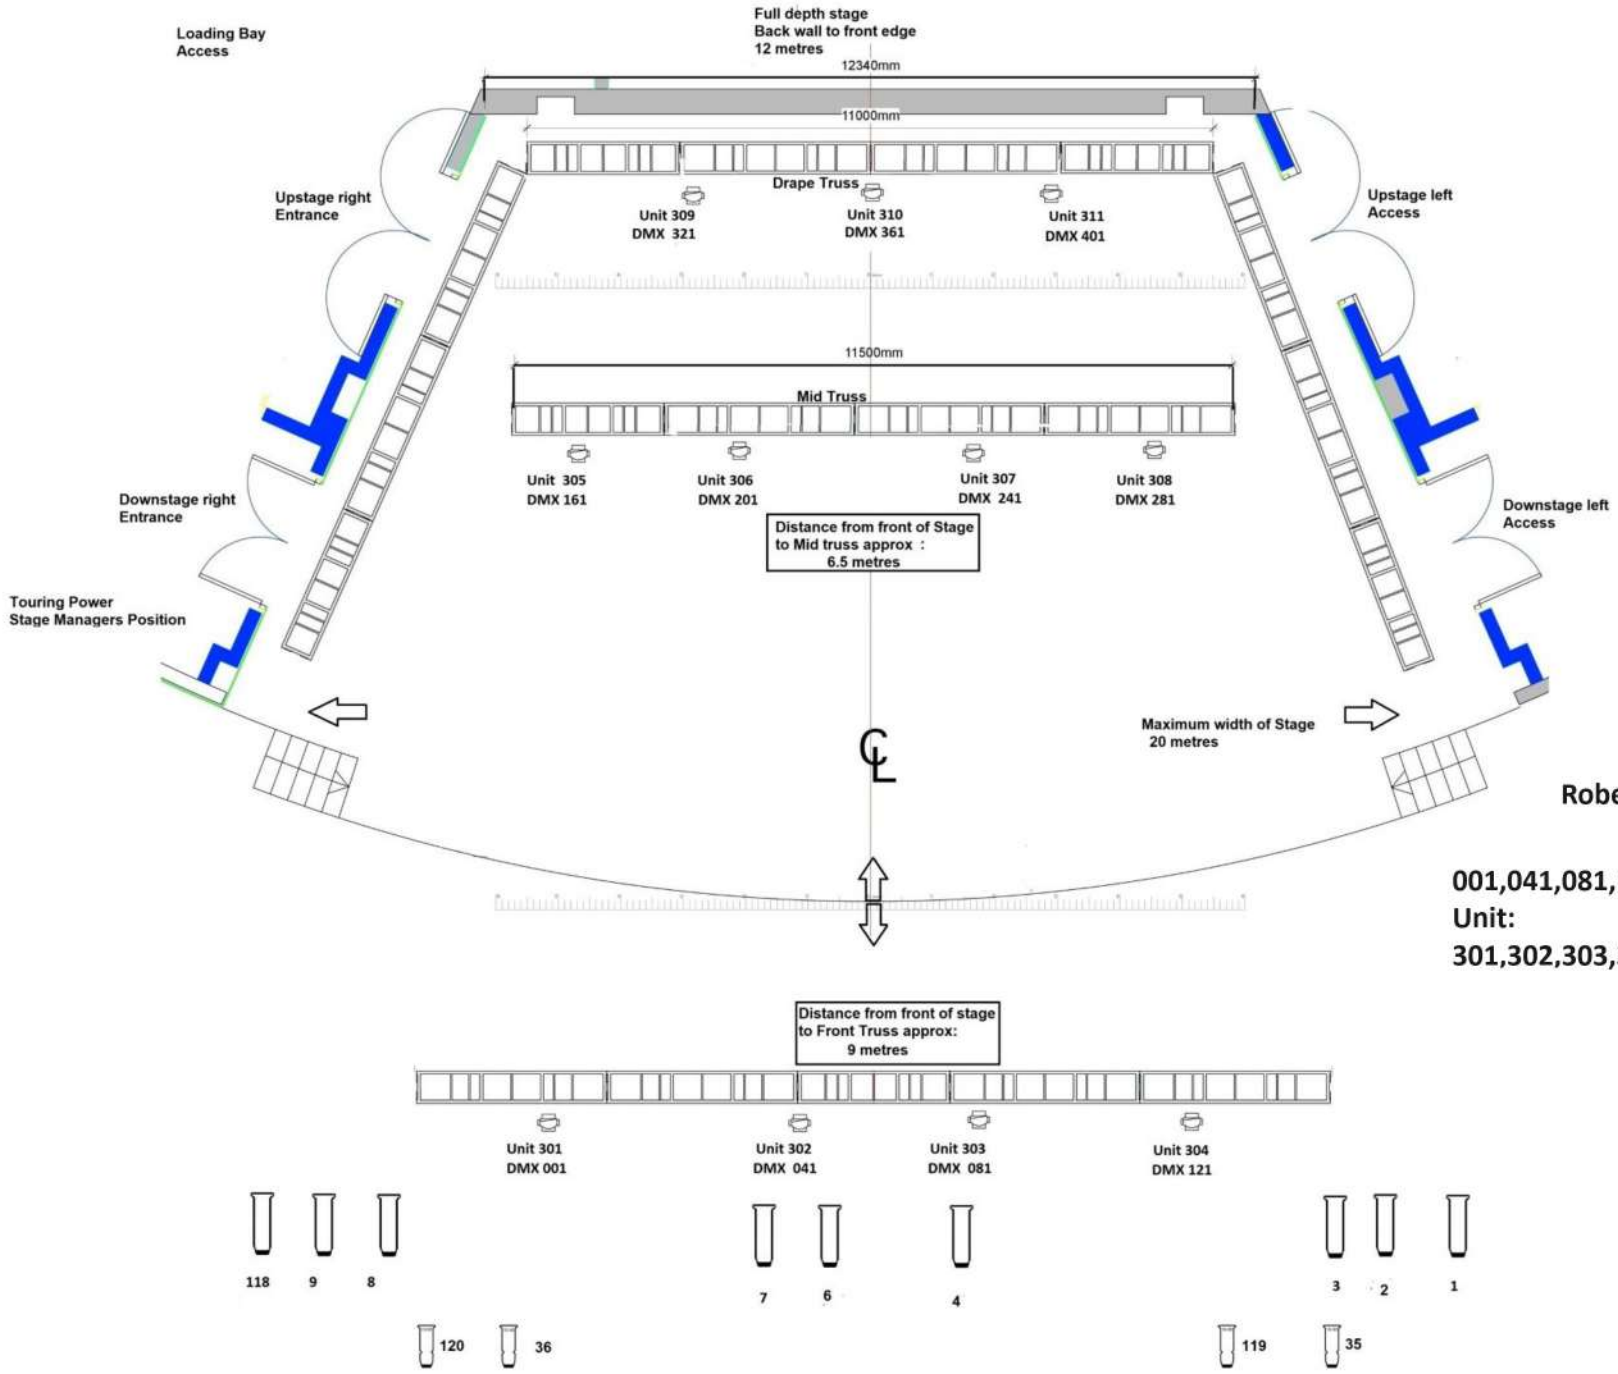

Mahony Hall LX & Truss Plan  
 Scale 1:50  
 Seats under front truss removed only for illustration purposes.  
 Dimmer numbers are shown on fixtures and also indicate pairings.

- Strand 2k Profile x 8
- ETC Source 4 ZOOM 15/30 x 4
- ROBE SPIIDER x 11

- House lights
- 151 Wall Spots
  - 152 Under Balcony
  - 156 Under Balcony
  - 157 Main Auditorium
  - 158 Under Balcony
  - 159 Under Balcony

Robe SPIIDERS : All mode 3 : 33 channels  
 Line 2 : Addresses:

001,041,081,121,161,201,241,281,321,361,401  
 Unit:  
 301,302,303,304,305,306,307,308,309,310,311,

ETC Color Source Pars :  
 Line 2: Addresses  
 470,475,480,485,490,495,500,505  
 Unit:  
 201,202,203,204,205,206,207,208

Unique Hazer:  
 Line 2: Addresses  
 510  
 Channel 510