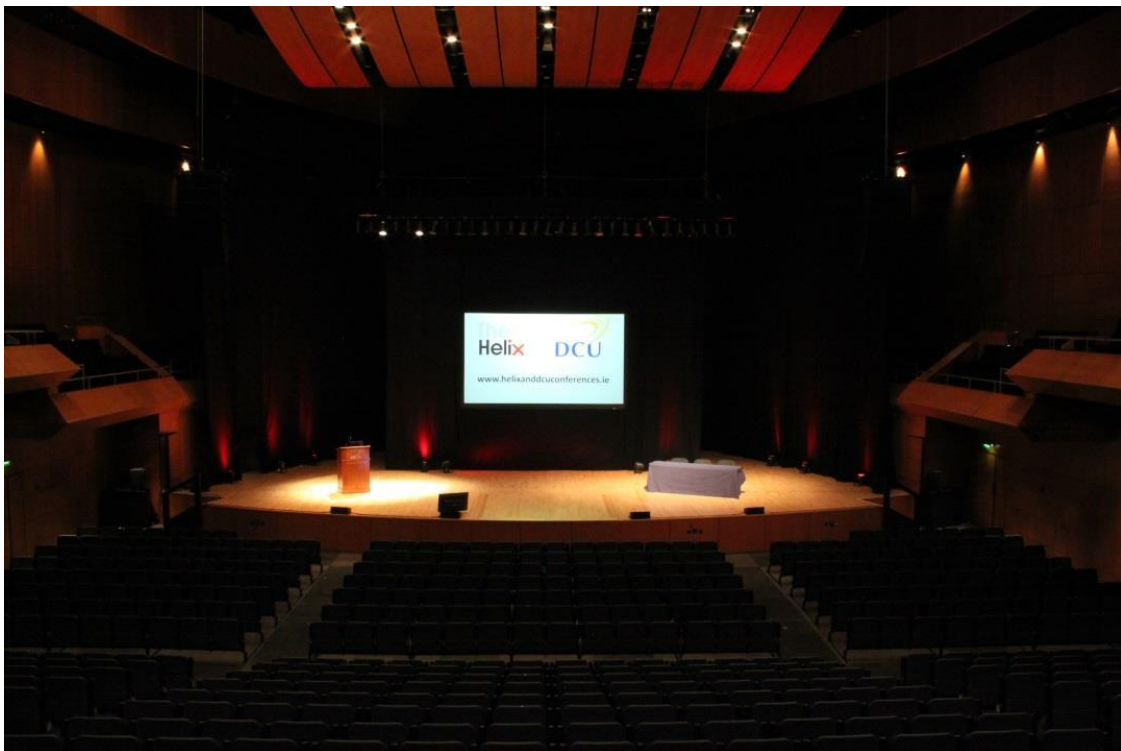

Mahony hall

The Theatre

The Studio

- 1 x InFocus IN119HDx - DLP projector - 3200 lumens - 1920 x 1080 - 16:9 - HD
- 1 x PA system with podium microphone and pc audio inputs
- 1 x Stumpfl 305cm x 229cm projection screen